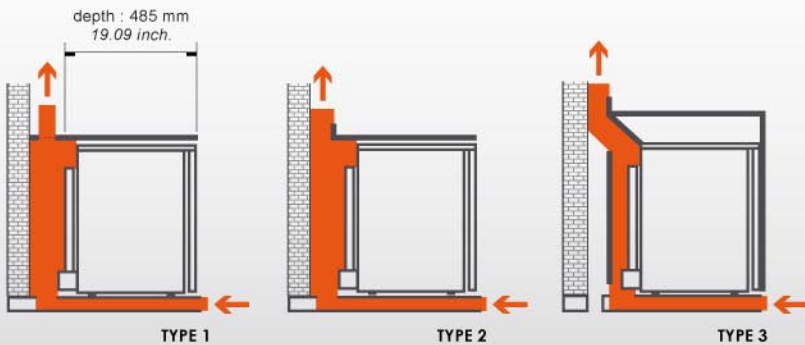

240 cm² / 38 inch² clear area for airflow

The minibar must be properly ventilated. A channel for air circulation under the minibar, passing up over the cooling unit and exhausting out of the minibar cabinet is mandatory.

A 50 mm free space is recommended between the wall or cabinet back and the cooling unit.

STANDARD U32

FEATURES

Thermostat

Embedded handle

Door color : black, other colors available on request

Door type : foam-core door panel optional wooden or glass door

Optional key lock

DIMENSIONS

W: 400mm - 15.75 inches
H: 570mm - 22.44 inches
D: 485mm - 19.09 inches

COOLING UNIT

Compressor
Absorption

AVERAGE INPUT

75 W

VOLTAGE

Optional key lock

DIMENSIONS

W: 450mm - 17.72 inches
H: 570mm - 22.44 inches
D: 485mm - 19.09 inches

COOLING UNIT

Compressor
Absorption

AVERAGE INPUT

75 W

VOLTAGE