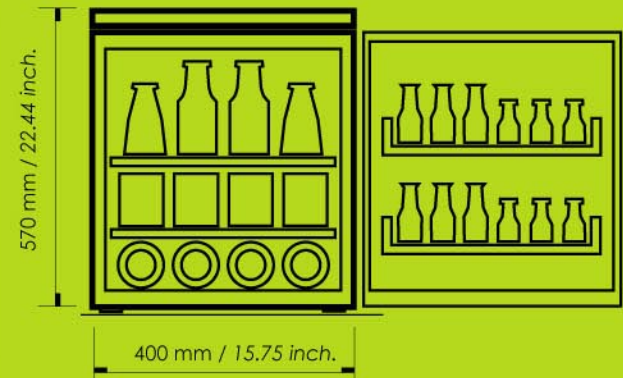

U32 ▶ 40 Lt

UPGRADEABLE

upgradeable minibars

Why invest in a manual minibar when you can afford Bartech's new "U" model for the same price, a precabled minibar that will be ready to become fully automated as and when you require according to your budget? What seemed impossible yesterday is now a reality thanks to Bartech who allows you to afford new technologies without putting a strain on your investment. Choose "U", the only high quality minibar that allows you to step into the future

240 cm² / 38 inch² clear area for airflow

The minibar must be properly ventilated. A channel for air circulation under the minibar, passing up over the cooling unit and exhausting out of the minibar cabinet is mandatory.

A 50 mm free space is recommended between the wall or cabinet back and the cooling unit.

STANDARD U32

FEATURES

Thermostat

Embedded handle

Door color : black, other colors available on request

Door type : foam-core door panel optional wooden or glass door

Optional key lock

DIMENSIONS

W: 400mm - 15.75 inches
H: 570mm - 22.44 inches
D: 485mm - 19.09 inches

COOLING UNIT

Compressor
Absorption

AVERAGE INPUT

75 W

VOLTAGE

110-240 VAC / 50-60 HZ

www.bartech.com