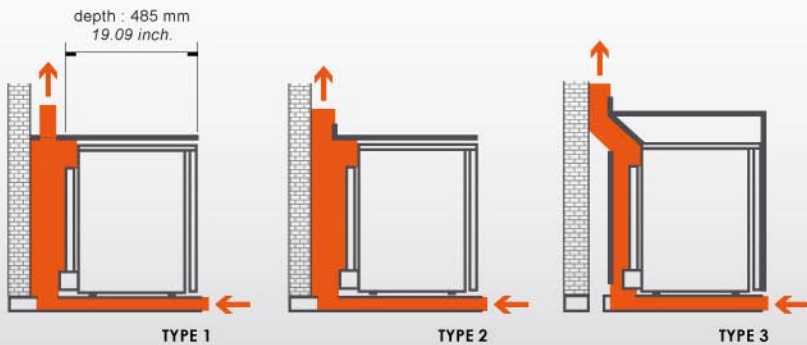

Optional key lock

DIMENSIONS

W: 400mm - 15.75 inches
H: 570mm - 22.44 inches
D: 485mm - 19.09 inches

COOLING UNIT

Compressor
Absorption

AVERAGE INPUT

75 W

VOLTAGE

240 cm² / 38 inch² clear area for airflow

The minibar must be properly ventilated. A channel for air circulation under the minibar, passing up over the cooling unit and exhausting out of the minibar cabinet is mandatory.

Optional key lock

DIMENSIONS

W: 450mm - 17.72 inches
H: 570mm - 22.44 inches
D: 485mm - 19.09 inches

COOLING UNIT

Compressor
Absorption

AVERAGE INPUT

75 W

VOLTAGE