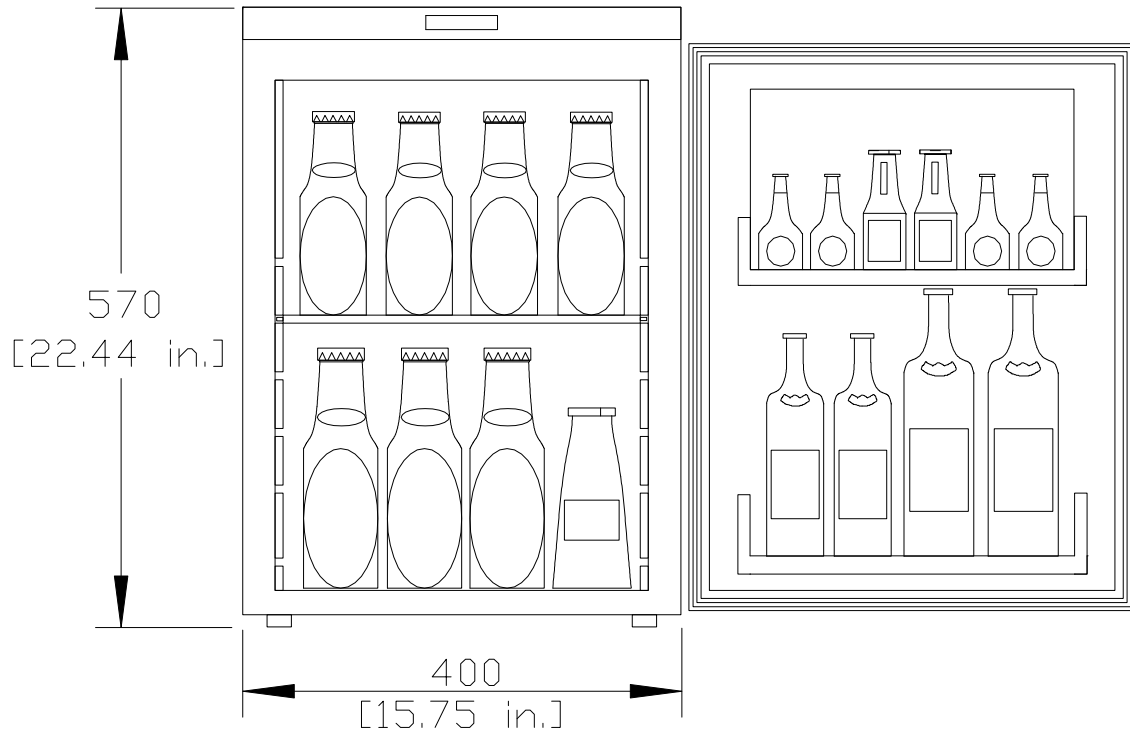

## DIMENSIONS AND TECHNICAL DATA

Width : 400 mm (15,75 inch) - High : 570 mm (22,44 inch) - Depth : 485 mm (19,09 inch)

### 1 - TOP SHELF

4 references (available)  
4 x 2 bottles or aluminium cans ( 8 items)  
Dimensions maxi :  
High : 185 mm (7,28 inch)  
Diameter : 68 mm (2,68 inch)

### 2 - BOTTOM SHELF

4 references (available)  
4 x 2 bottles or aluminium cans ( 8 items)  
Dimensions maxi :  
High : 185 mm (7,28 inch)  
Diameter : 68 mm (2,68 inch)

### 3 - TOP DOOR BALCONY

6 references (available)  
6 mini bottles, chocolates, nuts,...  
Dimensions maxi :  
40 mm (1,57 inch) x 40 mm (1,57 inch) (6 items)  
or 40 mm (1,57 inch) x 80 mm (3,15 inch) (3 items)  
or mixing of the 2 product size  
High : 220 mm (8,66 inch)