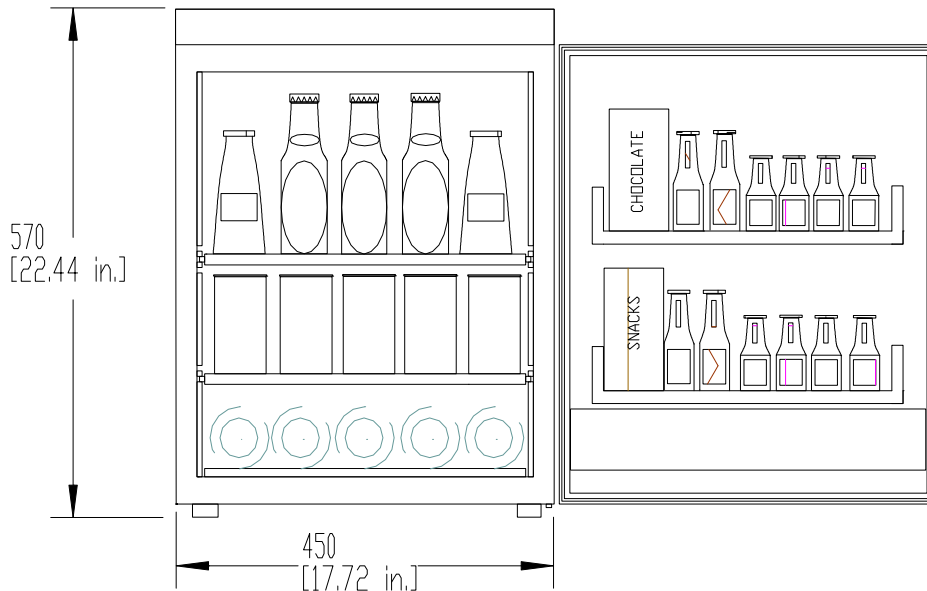

C41 - 55 Liters

(31 references - 41 products)

DIMENSIONS AND TECHNICAL DATA

Width : 450 mm (17,72 inch.) - High : 570 mm (22,44 inch.) - Depth : 485 mm (19,09 inch.)

1 - TOP SHELF

5 references (available)
5 x 2 bottles or aluminium cans (10 items)
Dimensions maxi :
High : 185 mm (7.28 inch)
Diameter : 68 mm (2.68 inch)

4 - TOP DOOR BALCONY

8 references (available)
8 mini bottles, chocolates, nuts,...
Dimensions maxi :
40 mm (1,57 inch) x 40 mm (1,57 inch) (8 items)
or 40 mm (1,57inch) x 80 mm (3,15 inch) (4 items)
or mixing of the 2 product sizes
High : 220 mm (8,66 inch)

2 - MIDDLE SHELF

5 references (available)
5 x 2 bottles or aluminium cans (10 items)
Dimensions maxi :
High : 125 mm (4,92 inch)
Diameter : 68 mm (2,68 inch)

5 - BOTTOM DOOR BALCONY

8 references (available)
8 mini bottles, chocolates, nuts,...
Dimensions maxi :
40 mm (1,57 inch) x 40 mm (1,57 inch) (8 items)
or 40 mm (1,57 inch) x 80 mm (3,15) inch (4 items)
or mixing of the 2 product sizes
High : 150 mm (5,91 inch)

3 - LAID DOWN BOTTLES

5 references (available)
Dimensions maxi :
High : 2 x 275 mm (10,83 inch)
& 3 x 255 mm (10,04 inch)
Diameter : 70 mm (2,76 inch)

VOLTAGE : 110 - 240 VAC (50/60 HZ)

CAPACITY: 55 LITERS