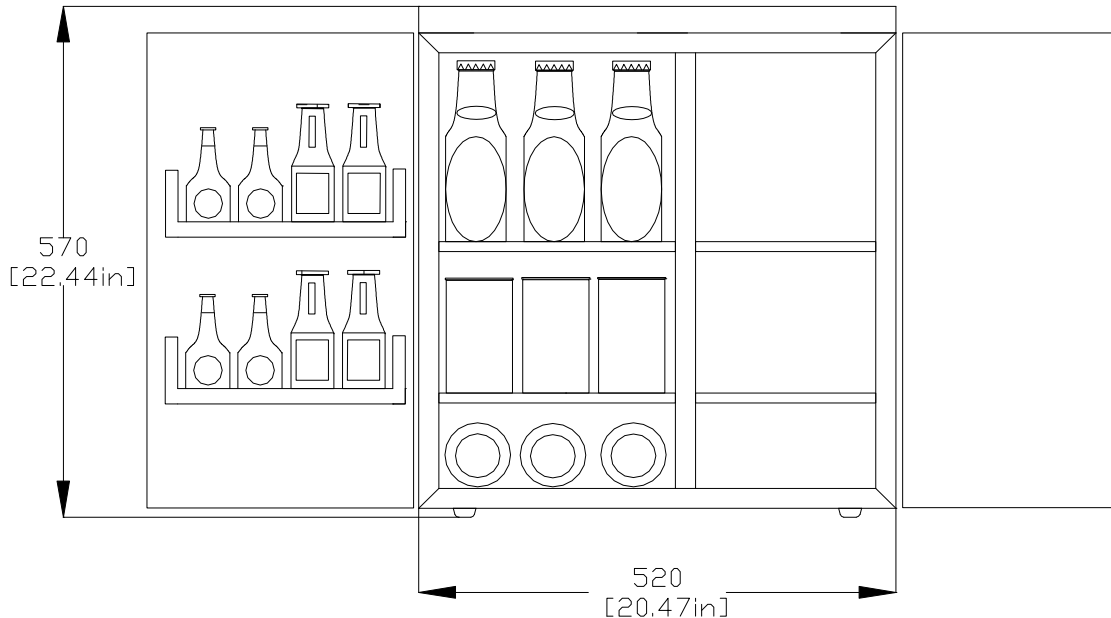

CD46W Double Door (17 references - 23 products)

DIMENSIONS AND TECHNICAL DATA

Width: 520 mm (20, 47 inch) - High: 570 mm (22, 44 inch) - Depth: 485 mm (19, 09 inch)

1 - TOP SHELF

3 references (available)
3 x 2 bottles or aluminium cans (12 items)
Dimensions maxi:
High: 185 mm (7, 28 inch)
Diameter: 68 mm (2, 68 inch)

2 - BOTTOM SHELF

3 references (available)
3 x 2 bottles or aluminium cans (12 items)
Dimensions maxi:
High: 185 mm (7, 28 inch)
Diameter: 68 mm (2, 68 inch)

3 - LAID DOWN BOTTLE

3 references (available)
Dimensions maxi:
High: 3 x 255 mm (10, 04 inch)
Diameter: 70 mm (2, 76 inch)

4 - TOP DOOR BALCONY

4 references (available)
4 mini bottles, chocolates, nuts...
Dimensions maxi:
40 mm (1, 57 inch) x 40 mm (1, 57 inch) (8 items)
or 40 mm (1, 57 inch) x 80 mm (1, 57 inch) (4 items)
or mixing of the 2 product sizes
High: 220 mm (8, 66 inch)

5 - BOTTOM DOOR BALCONY

4 references (available)
4 mini bottles, chocolates, nuts...
Dimensions maxi:
40 mm (1, 57 inch) x 40 mm (1, 57 inch) (8 items)
or 40 mm (1, 57 inch) x 80 mm (1, 57 inch) (4 items)
or mixing of the 2 product sizes
High: 220 mm (8, 66 inch)